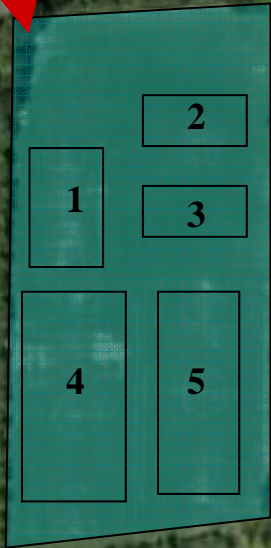

- GORING HALL—PITCHES**
1. Mini-Soccer (West)
 2. Mini-Soccer (North-East)
 3. Mini-Soccer (East)
 4. Junior (West)
 5. Junior (East)

ACCESS TO GORING HALL

If arriving by car, please either park in Fernhurst Drive and walk down the eastern edge of Fernhurst Park, entering Goring Hall at the North-West Edge or alternatively park in Amberley Drive, walk through the wooded area and enter the ground at the South-East corner.

There is a further entrance to the ground by foot through the alleyway marked in blue but please note that **FOOTBALL USERS ARE NOT TO PARK IN ALDSWORTH AVENUE.**

This is a Council instruction due to a covenant on the use of the land.